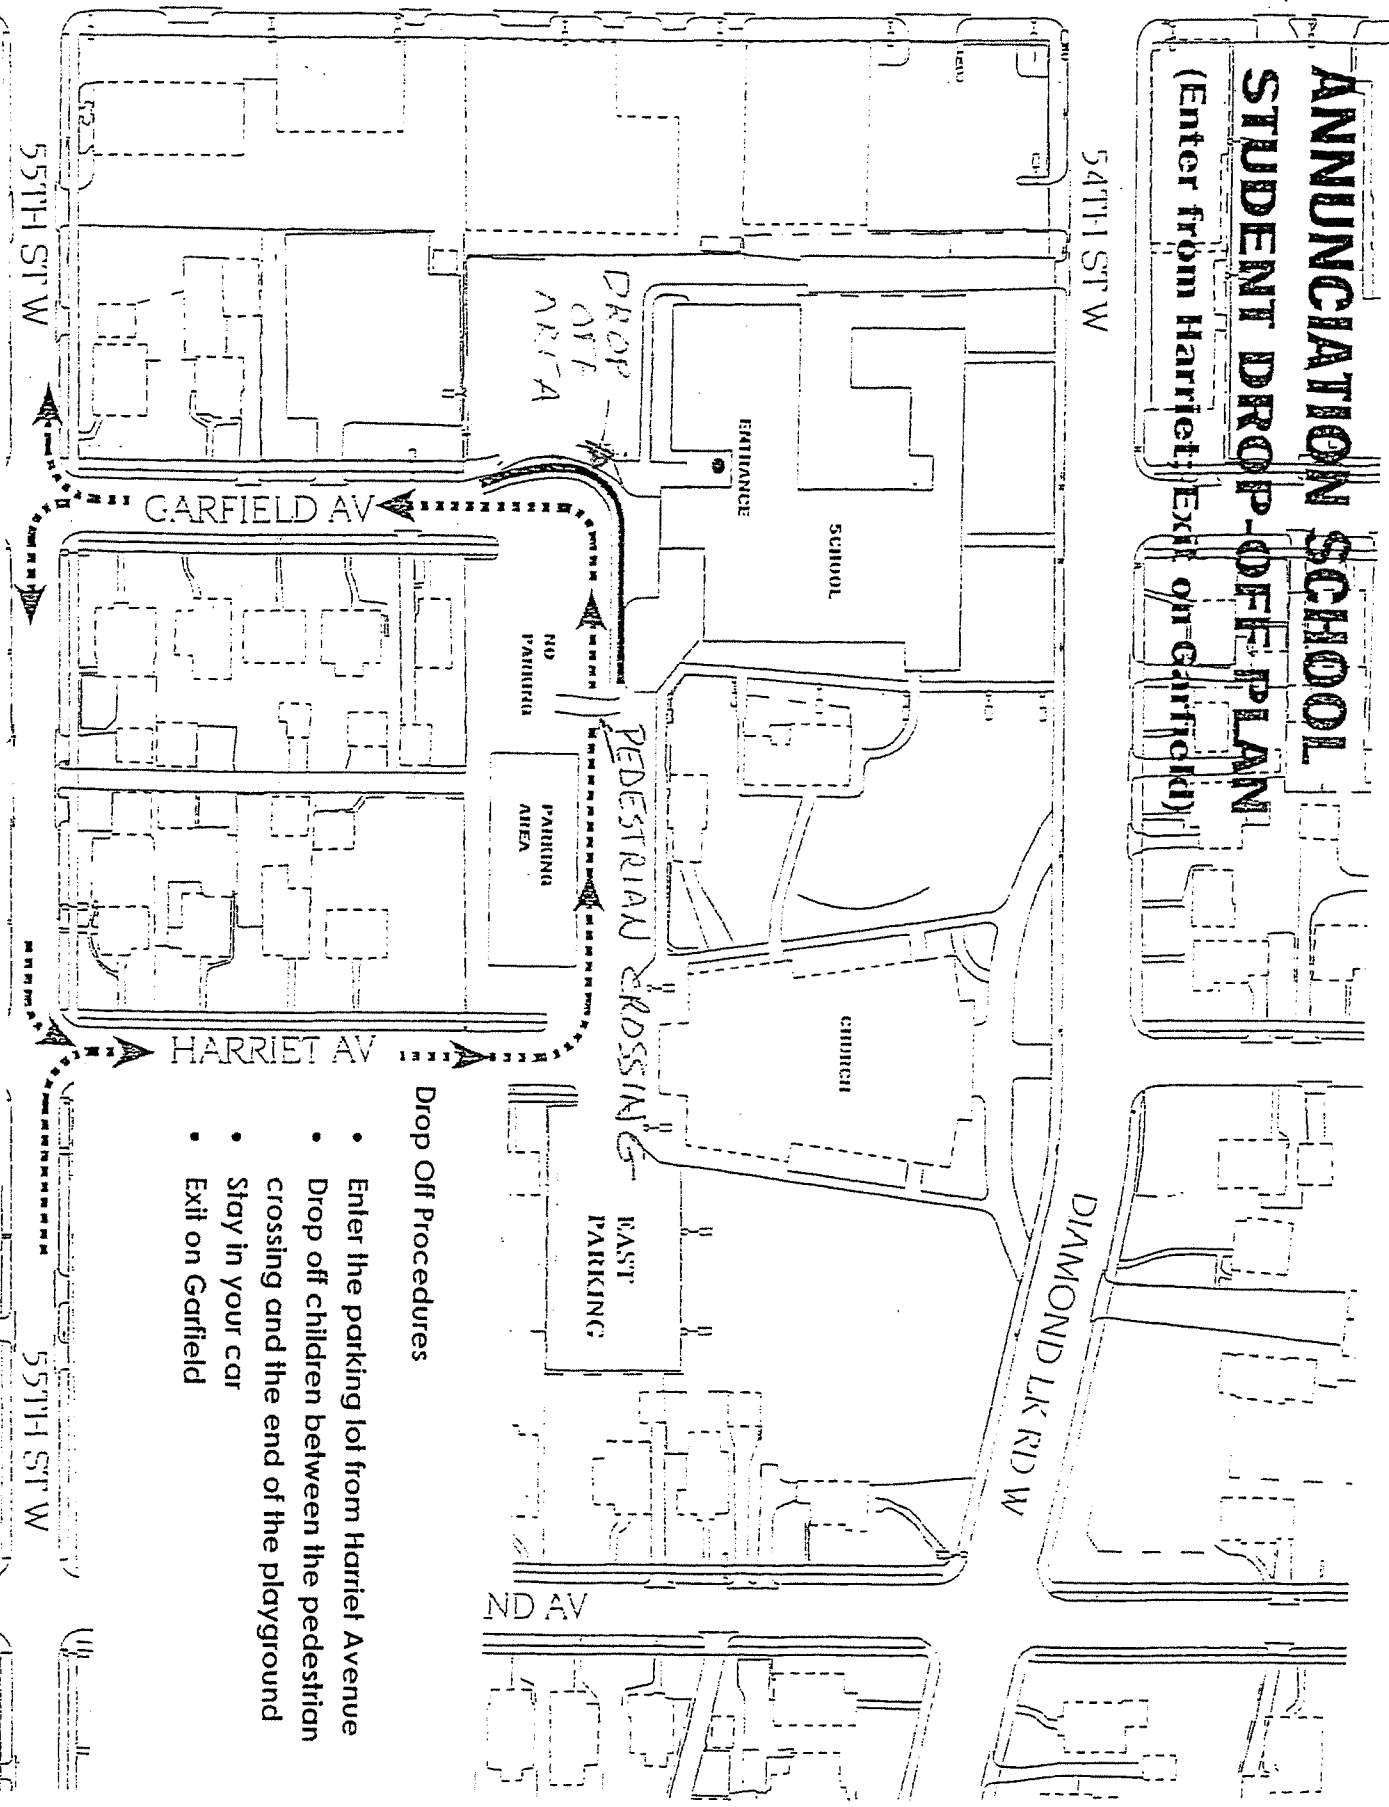

ANNUNCIATION SCHOOL

STUDENT DROP-OFF PLAN

(Enter from Harriet; Exit on Garfield)

Drop Off Procedures

- Enter the parking lot from Harriet Avenue
- Drop off children between the pedestrian crossing and the end of the playground
- Stay in your car
- Exit on Garfield